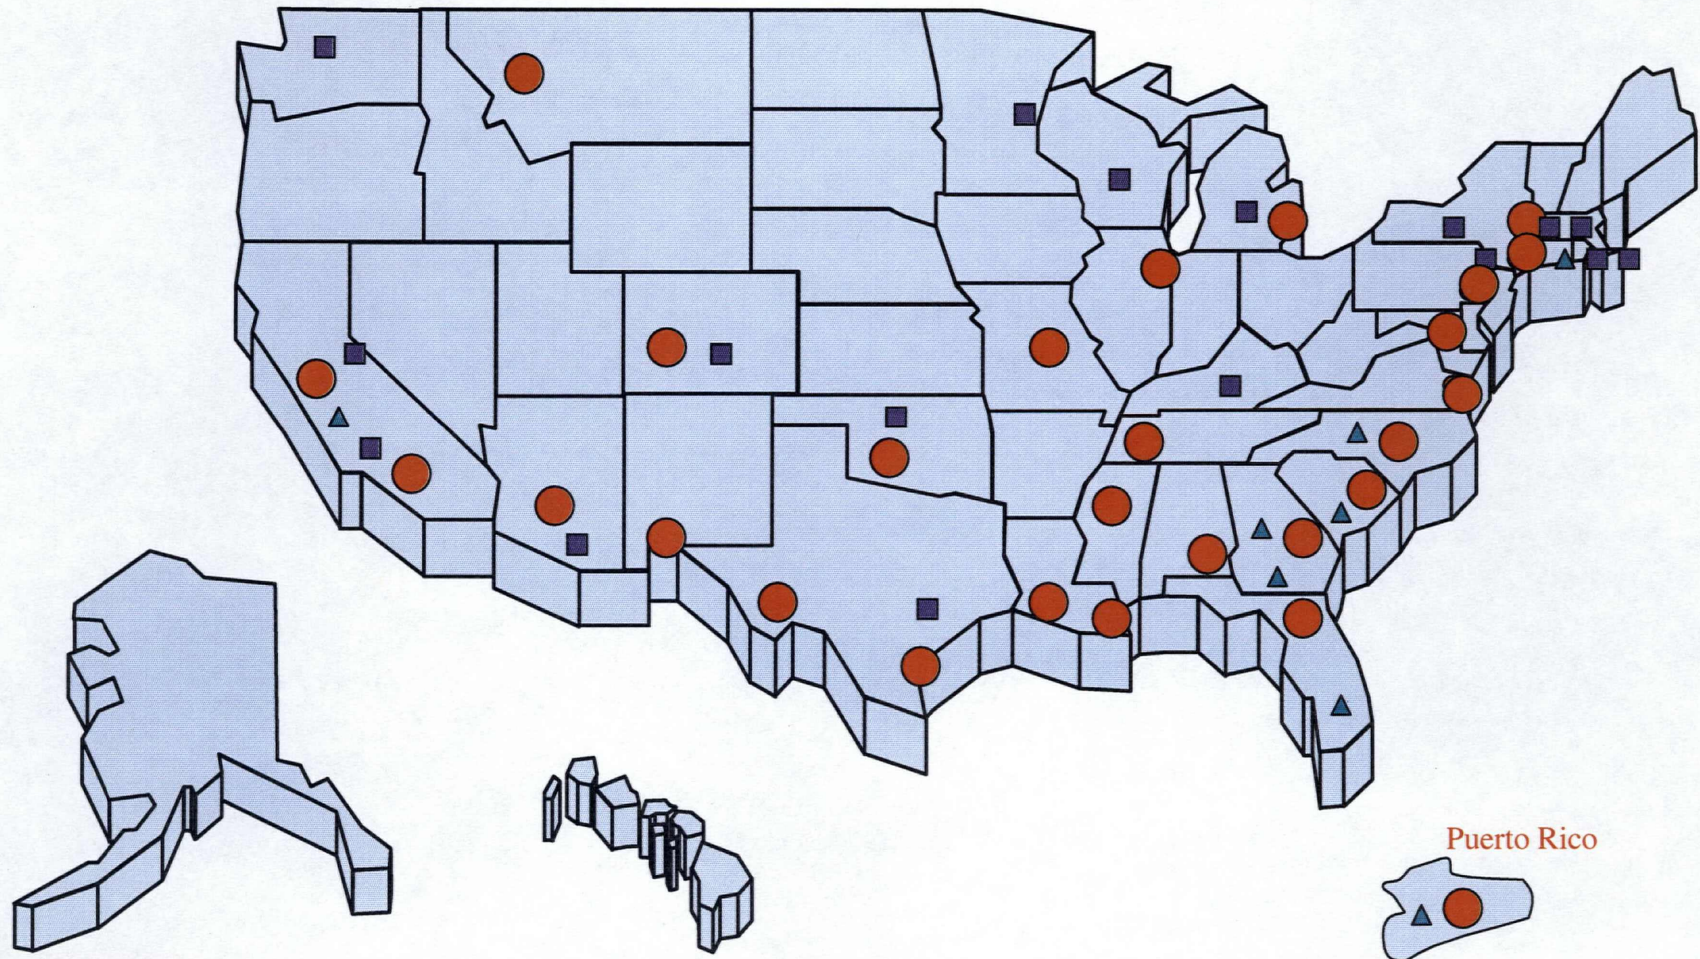

The National Science Foundation Targets of Promise

- **AMP**: Stony Brook, Temple, UMBC, Howard, NC, SC, GA, FL, AL, Xavier, LA, MS, Mid-South, Heartland, Chicago, Detroit, OK, UT, TAMU, New Mexico, All Nations, Colorado, Western Alliance, CA. Puerto Rico
- **IGERT**: Wayne State U, Boston U, USC, SUNY, UWI, UTA, Cornell U, Harvard U, UCO, UMN, Brown U, UWA, UAZ, Clarkson U, UKY. OSU
- ▲ **CIRE**: Savannah SC, Clark Atlanta U, NC A&T, Morehouse, FAMU, CUNY, San Francisco U. Metropolitana U