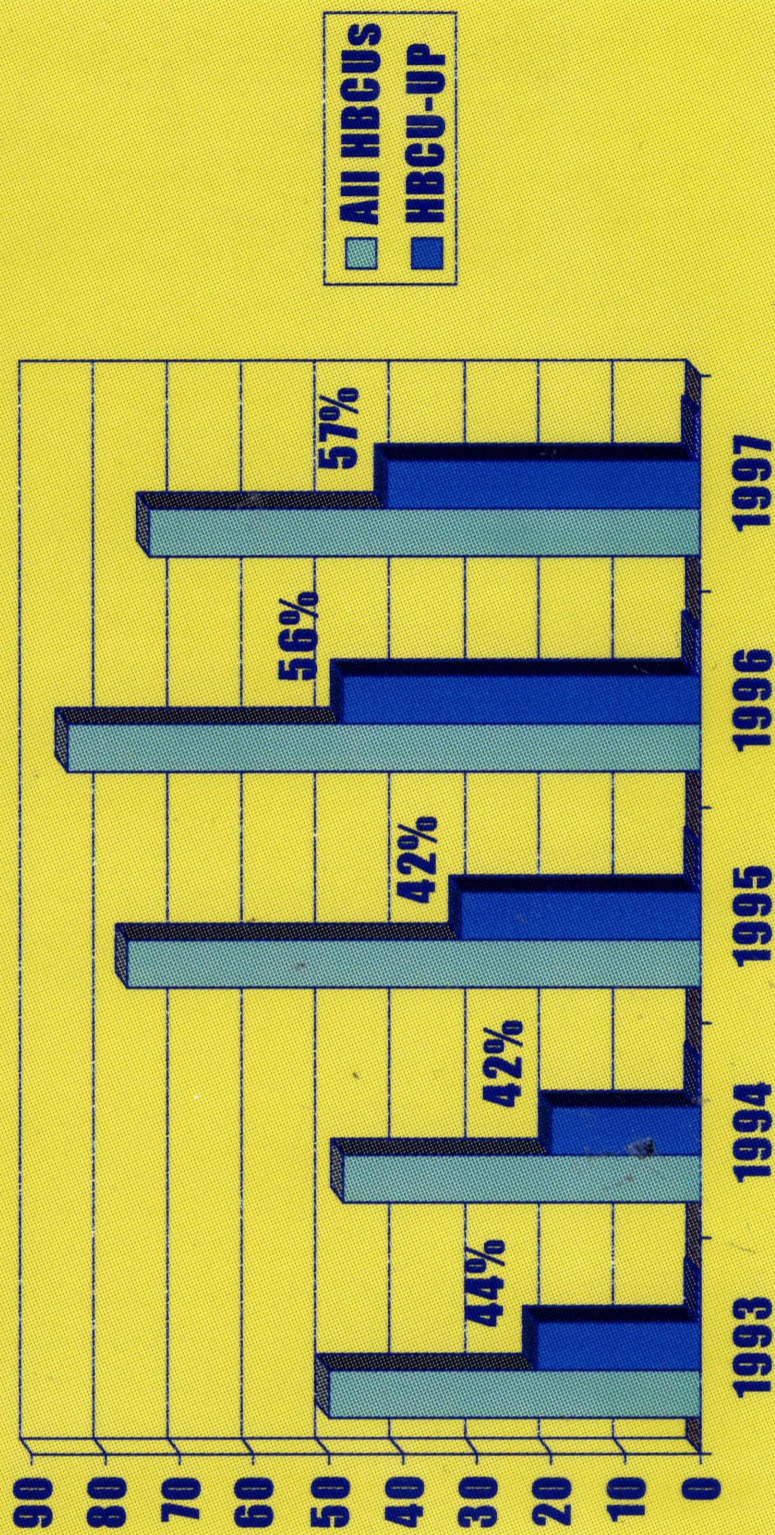

HBCU-UP B.S. DEGREES (SMET)

HBCU-UP ENROLLMENT & B.S. DEGREES (1998)

HBCU-UP Institution	SMET Enrollment 1998	SMET B.S. DEGREES (1998)
Albany State University	386	36
Alcorn State University	499	109
Bennett College	122	38
Clark Atlanta University	895	118
Florida A&M University	3,821	396
Hampton University	1,129	170
Howard University	1,134	249
Jackson State University	1,646	185
Miles College	109	28
Morehouse College	1,062	125
Morgan State	1,632	180
N.C. A&T State U.	1,947	367
Oakwood College	347	43
Prairie View A&M Univ	1,242	188
Southern University	2,183	237
Tuskegee University	1,078	173
Univ. of Virgin Islands	416	36
TOTALS	19,648	2678

B.S. DEGREES (SMET) HBCU-UP/ALL HBCUS

**NSF PROPOSED INVESTMENT IN
HBCU-UP PORTFOLIO***

FY 1999

\$9,409,786

CUMULATIVE

\$43,923,248

*** Includes '98 and '99 cohorts**

SMET Ph.D.s with B.S. from HBCUs