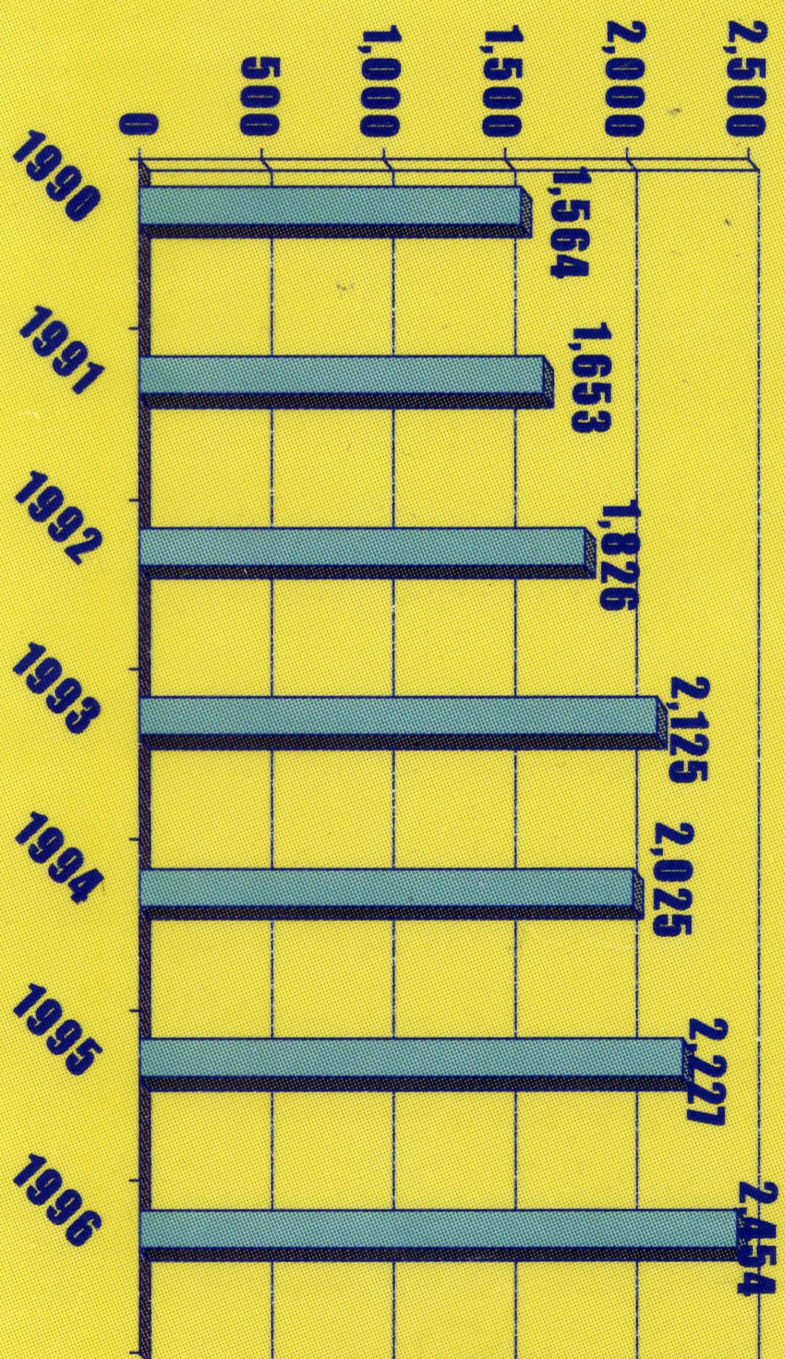

HBCU-UP B.S. DEGREES (SMET)

HBCU-UP ENROLLMENT & B.S. DEGREES (1998)

HBCU-UP Institution	SMET Enrollment 1998	SMET B.S. DEGREES (1998)
Albany State University	386	36
Alcorn State University	499	109
Bennett College	122	38
Clark Atlanta University	895	118
Florida A&M University	3,821	396
Hampton University	1,129	170
Howard University	1,134	249
Jackson State University	1,646	185
Miles College	109	28
Morehouse College	1,062	125
Morgan State	1,632	180
N.C. A&T State U.	1,947	367
Oakwood College	347	43
Prairie View A&M Univ	1,242	188
Southern University	2,183	237
Tuskegee University	1,078	173
Univ. of Virgin Islands	416	36
TOTALS	19,648	2678

B.S. DEGREES (SMET) HBCU-UP/ALL HBCUS

**NSF PROPOSED INVESTMENT IN
HBCU-UP PORTFOLIO***

FY 1999

\$9,409,786

CUMULATIVE

\$43,923,248

*** Includes '98 and '99 cohorts**

SMET Ph.D.s with B.S. from HBCUs